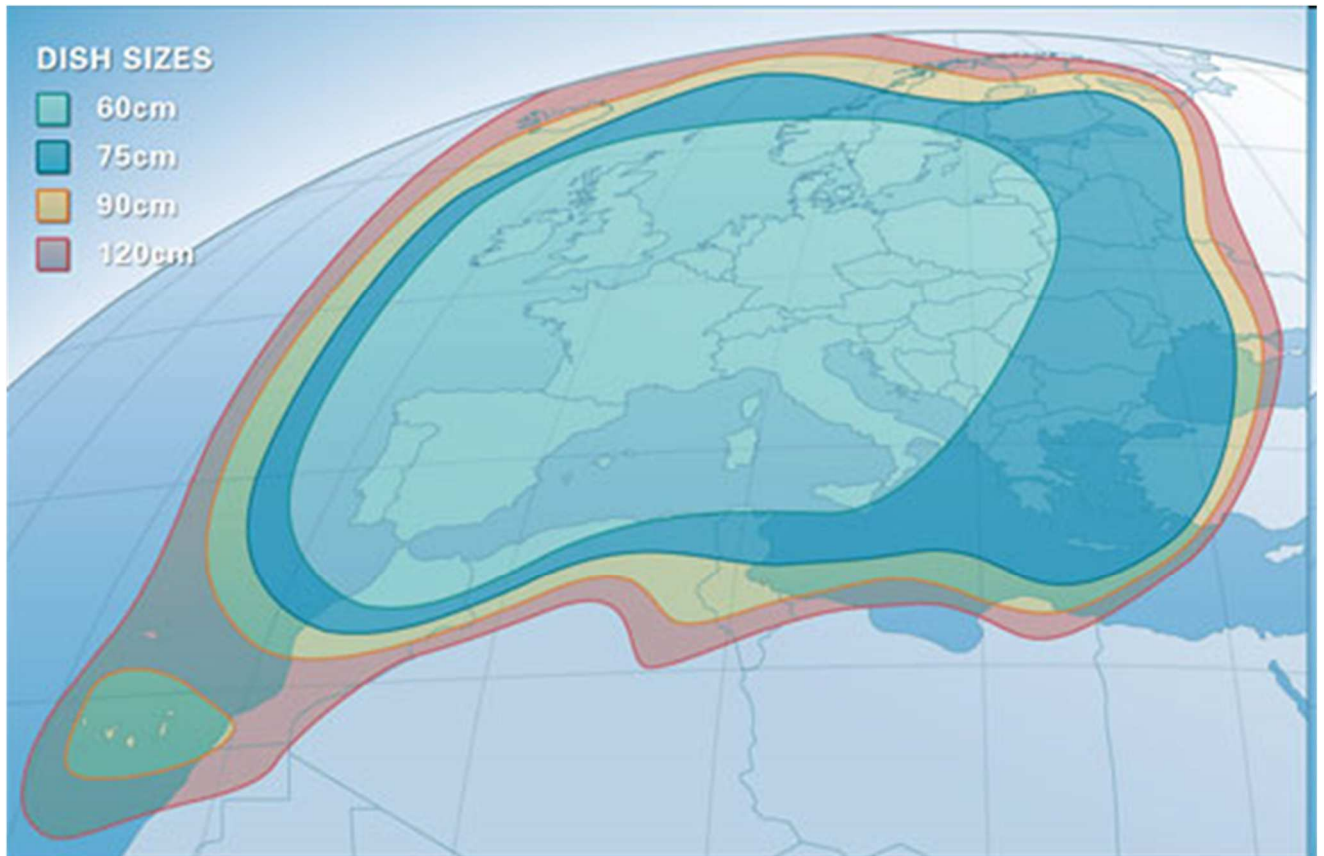

Astra 1L – Euronews German SD

Parameters

RECEPTION PARAMETERS			
SATELLITE	Astra 1 L	TURN-AROUND	Liaison Globecast Serte > Cologne
POSITION	19,2° East	OPERATOR	Astra
UP-LINK	RTL – Koln, Germany	CONTACT UPLINK	NOC@mx1.com +972-2-990-4422 +1-570-226-7750
TRANSPONDER	91	BEAM	1 L
STANDARD	MPEG-2/DVB	CONTENT	EURONEWS_FRENCH_SD
FREQUENCY (MHz)	12 226	S R (MS/Sec.)	27 500
POLARISATION	H	FEC	3/4
RATES			
OVERALL BIT RATE	2 Mb/s.	VIDEO BIT RATE	1,8 Mb/s.
MUX TREATMENT	FBR	AUDIO(S) BIT RATE	128 kbps
FORMAT	PAL	RESOLUTION	720 x 576
PID			
VIDEO	2440	SID	31230
AUDIO 1	2445	NID	1
		TID	1091
		PCR	2440
		PMT	260
		TELETEXT	/
AUXILIARY INFORMATION			
ENCRYPTION	No		
ASPECT RATIO	16 : 9		

Footprint

Eutelsat HOT BIRD 13B Tp.153

English HD channel

RECEPTION PARAMETERS			
SATELLITE	Eutelsat HOT BIRD 13B	TURN-AROUND	From fibre Lyon- London
POSITION	13° East	OPERATOR	Globecast
UP-LINK	GlobeCast Northern Europe London – Brooksmann Park 01 44 61 48 00		
TRANSPONDER	153	BEAM	Europe
STANDARD	DVB-S2/MPEG4-AVC	CONTENT	euronews English HD
FREQUENCY	11 565,74 Mhz	SYMBOL RATE	29 900 MS/Sec
MODULATION	8PSK	FEC	3/4
POLARISATION	H	ASPECT RATIO	16 : 9
ENCRYPTION	No		
RATES			
OVERALL BIT RATE	6 Mb/s.	VIDEO BIT RATE	5,484 Mbps
MUX TREATMENT	CBR	AUDIO(S) BIT RATE	128 Kbps
FORMAT	PAL 625	RESOLUTION	1920 x 1080i
PID			
VIDEO	811		
AUDIO 1 - Eng	821		
SID	801		
PCR	811		
PMT	801		
TSID	15300		

Footprint

HOT BIRD 13 B downlink coverages : 13 ° East